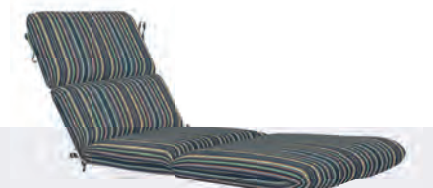

boxed with self welt and velcro at the seat and back

490 - seat: 24"w x 25"d x 5"h
back: 24"w x 25"d x 5"h

Dining Chair Cushion

with ties at the back

506 - 19"w x 17"d x 2"h

Chaise Cushion

with ties at the break and shoulder