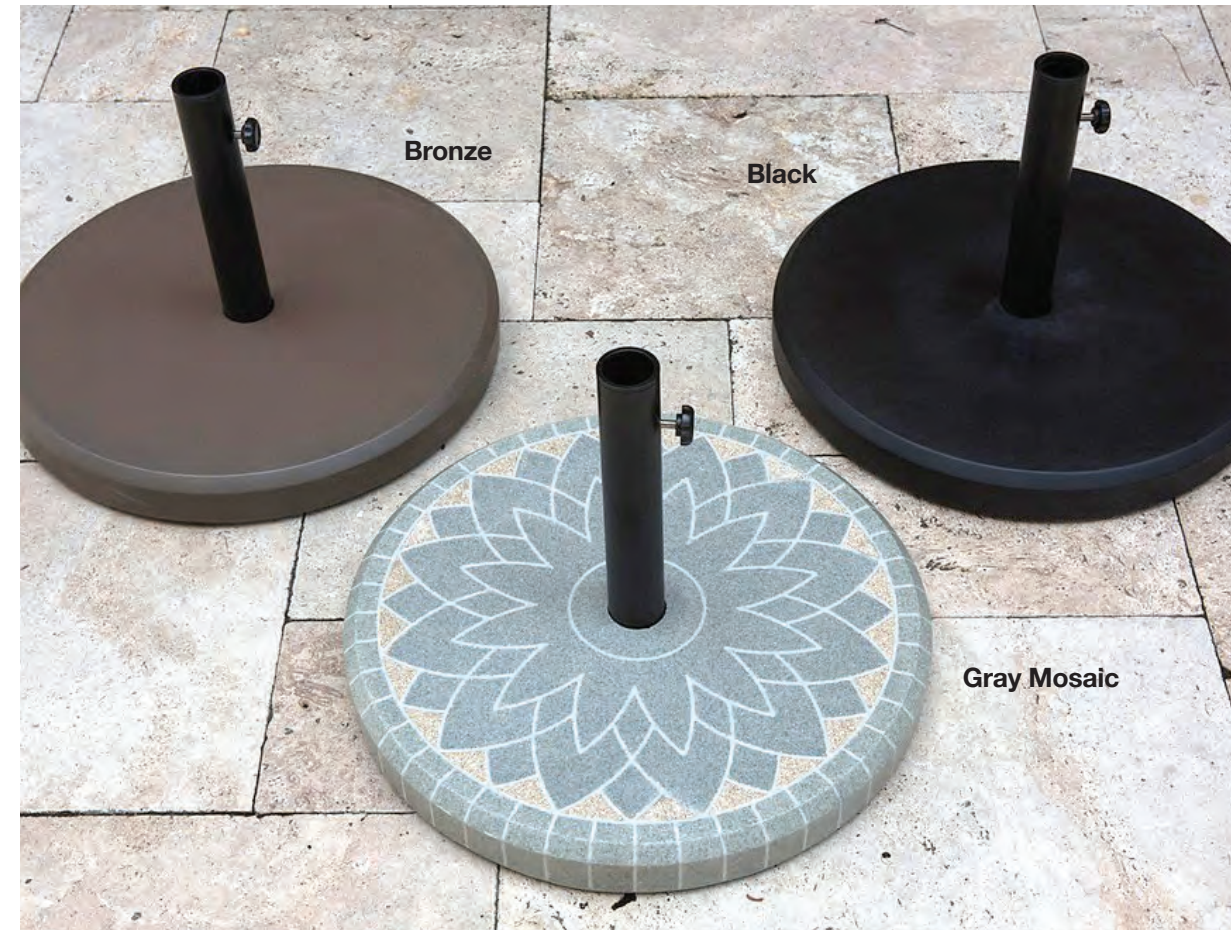

Black

Champagne

White

Umbrella Base Finishes

Bronze

Black

Gray Mosaic

45 lb. Fiberstone Umbrella Base with Undermounted Stem

20" round x 3 "h
stem rises 10" from base
fits umbrella poles up to 1.5" diameter
comes in your choice of finish

9945

75 lb. Fiberstone Umbrella Base with Handle and Undermounted Stem

24" round x 3 "h
stem rises 10" from base
fits umbrella poles up to 1.5" diameter
comes in your choice of finish