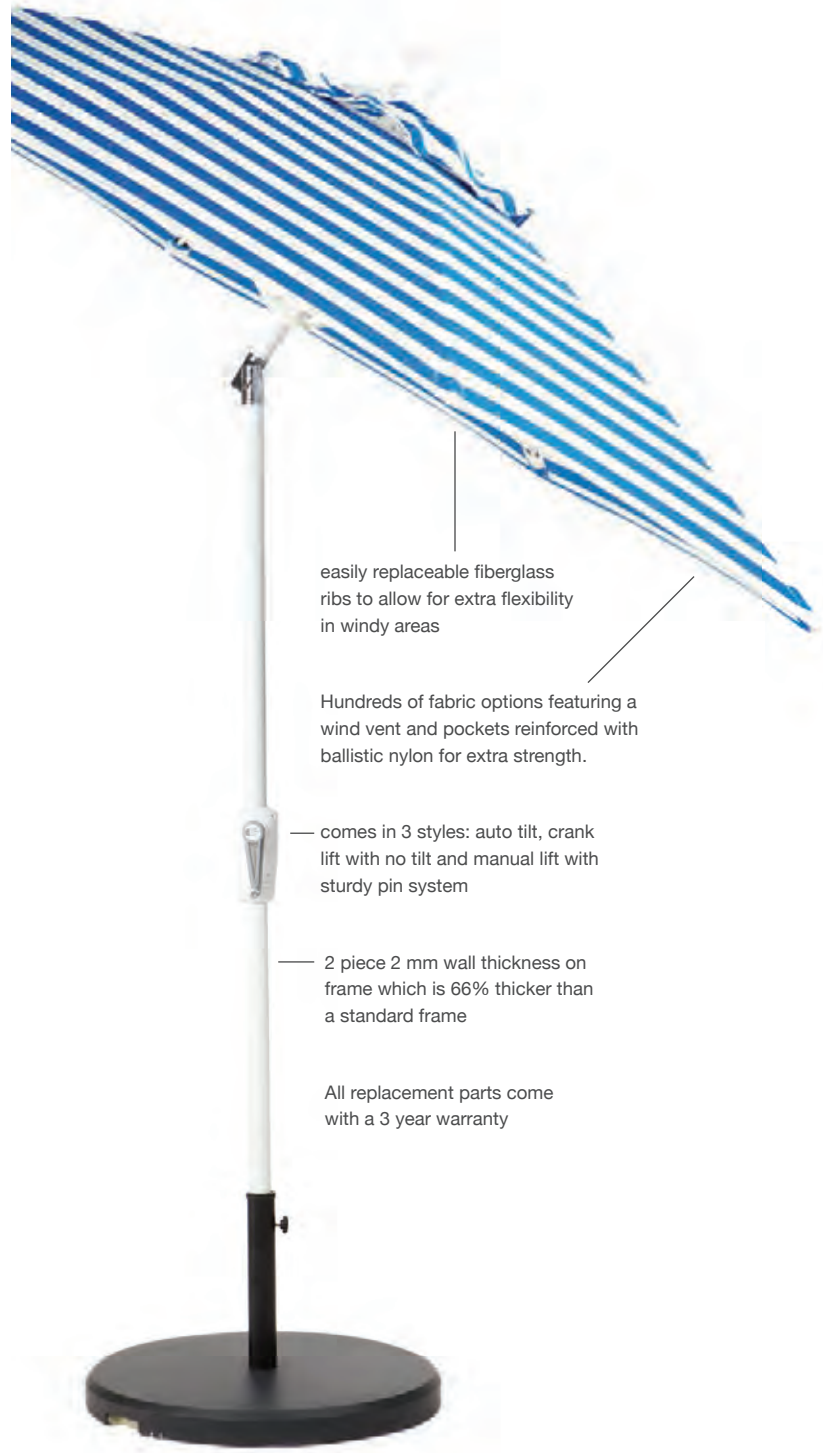

easily replaceable fiberglass ribs to allow for extra flexibility in windy areas

Hundreds of fabric options featuring a wind vent and pockets reinforced with ballistic nylon for extra strength.

comes in 3 styles: auto tilt, crank lift with no tilt and manual lift with sturdy pin system

2 piece 2 mm wall thickness on frame which is 66% thicker than a standard frame

All replacement parts come with a 3 year warranty

Fiber Tilt Umbrella

market style
2mm frame aluminum frame
crank lift with auto-tilt
fiberglass ribs
2 piece pole
reinforced pockets

C75BOAT - 7.5' crank with auto-tilt
C95BOAT - 9' crank with auto-tilt