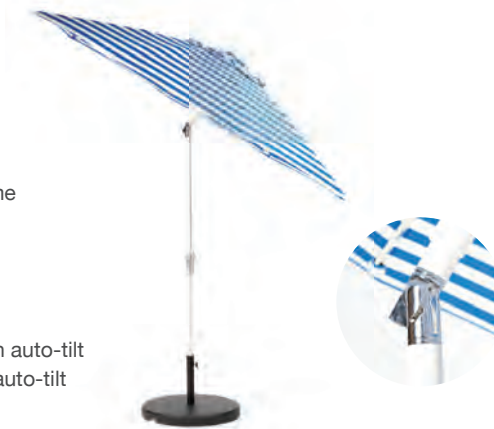

Fiber Tilt Umbrella

market style
2mm frame aluminum frame
crank lift with auto-tilt
fiberglass ribs
2 piece pole
reinforced pockets

C75BOAT - 7.5' crank with auto-tilt
C95BOAT - 9' crank with auto-tilt

Fiber Tek Crank Lift Umbrella