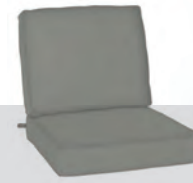

O.W. Lee Collection

Fullerton Seat Cushion

with ties at the back
492 - 17/16.25"w X 18.25"d X 2"h

Maddox Seat Cushion

with ties at the back
497 - 19.5/17.5"w x 19"d x 2"h

Woodard Collection

**Reno Club
Chair Cushion**